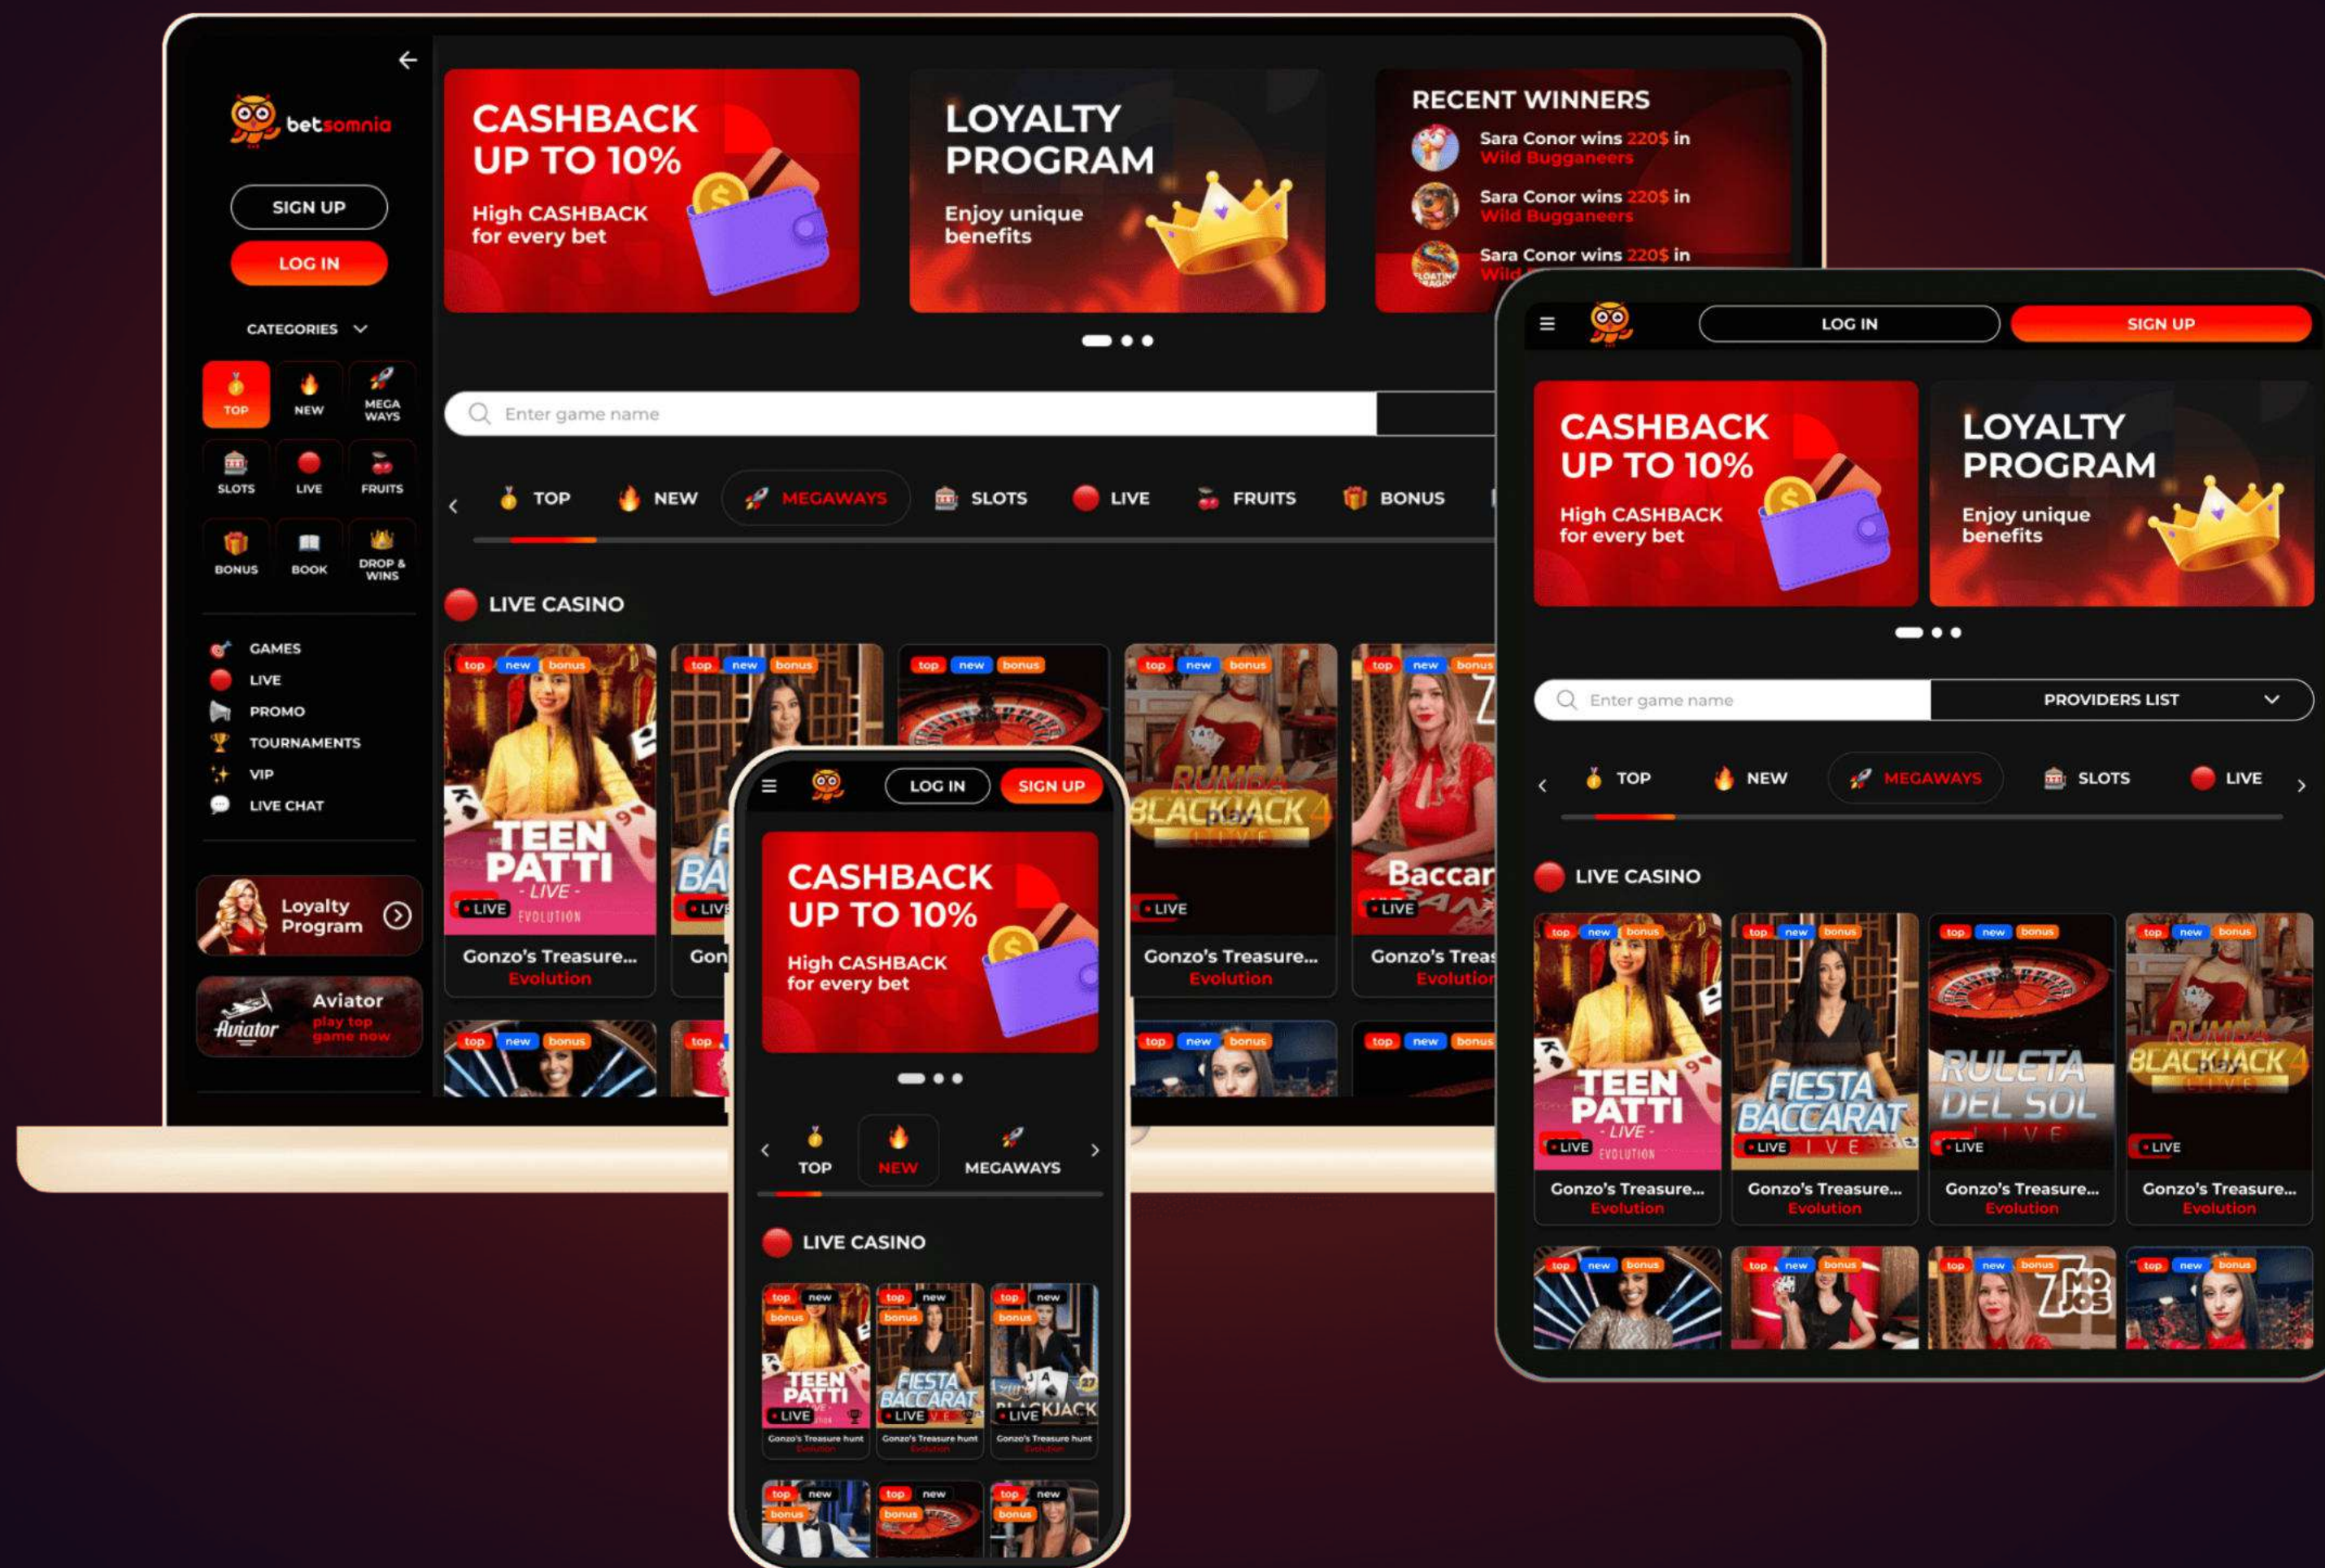

BETSOMNIA.COM

LICENSE: Curaçao eGaming

FOUNDED: 2023

WEBSITE

betsomnia.com

AFFILIATE PROGRAM

<https://megapartners.io/>

WEBSITE LANGUAGES

EN, AU, NZ, CA

8000+ GAMES

PWA